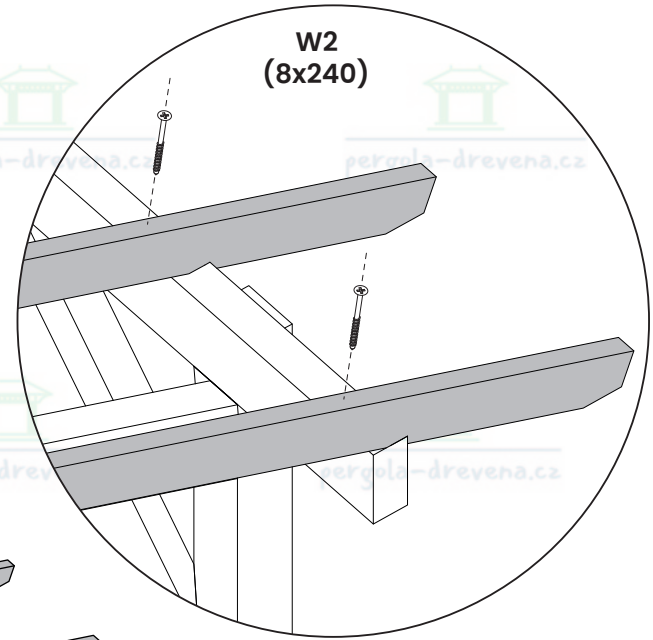

x4  
W1 (8x300)

x4  
W4 (8x140)

B x2

7

8

A parts list diagram enclosed in a rounded rectangle. It includes the following items:

- A screw labeled **x8 W3 (8x180)**.
- A spirit level labeled **H x4**.
- An icon of a power drill.

9

10

W1  
(8x300)

W4  
(8x140)

x8  
W1 (8x300)

x16  
W4 (8x140)

A x4

11

12

14

15

W2  
(8x240)

x20  
W2 (8x240)

E x10

16

17