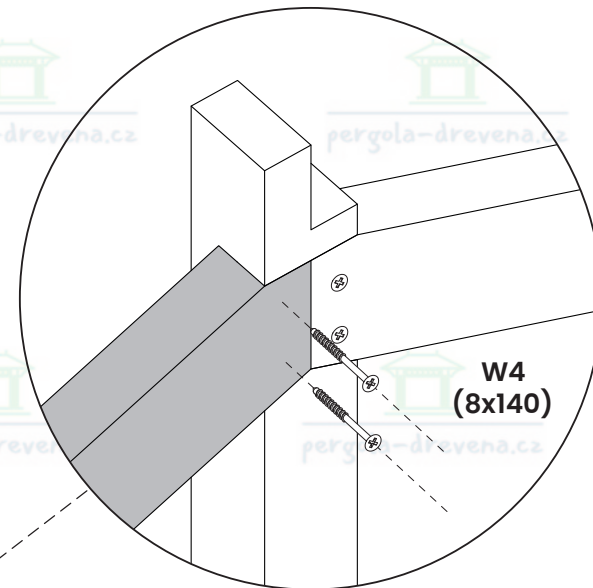

pergola-drevena.cz

pergola-drevena.cz

pergola-drevena.cz

pergola-drevena.cz

6

W1  
(8x300)

W4  
(8x140)

A

x4  
W1 (8x300)

x4  
W4 (8x140)

B x2

7

8

A parts list diagram enclosed in a rounded rectangle. It includes the following items:

- A screw labeled **x8 W3 (8x180)**.
- A spirit level labeled **H x4**.
- An icon of a power drill.