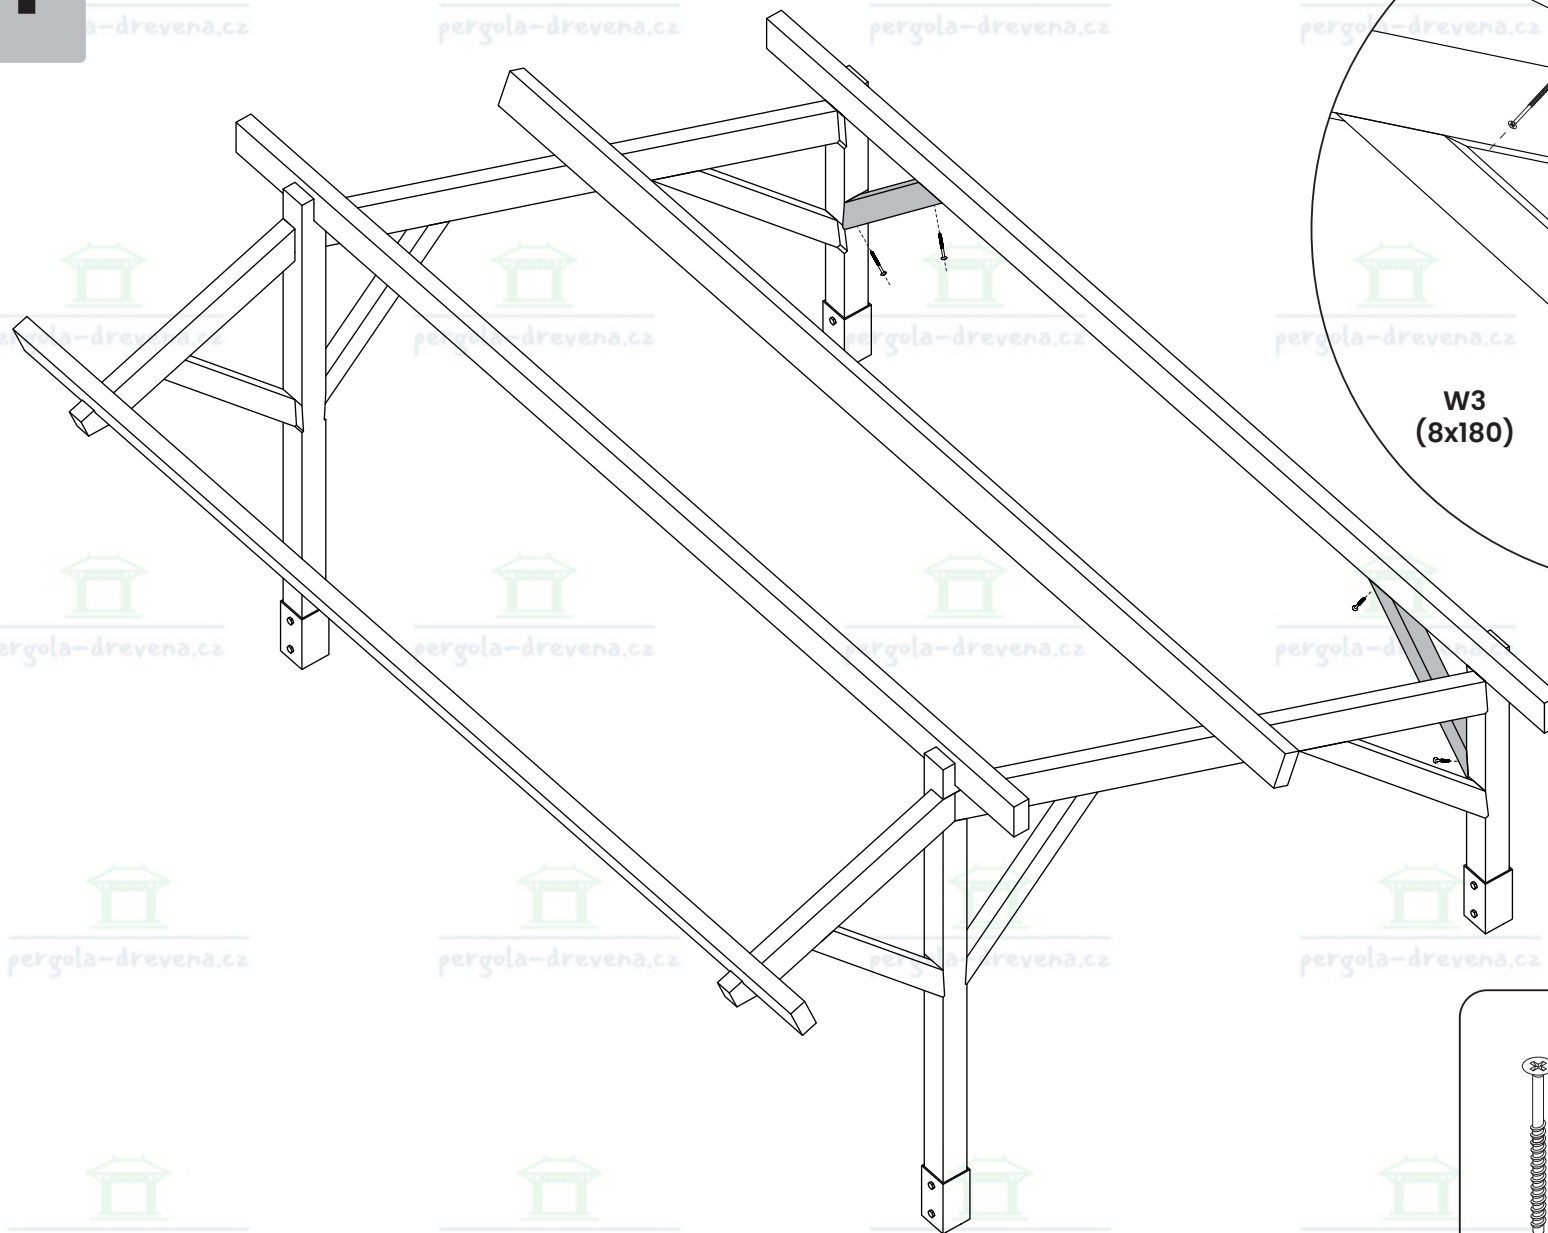

x4  
W1 (8x300)

x4  
W4 (8x140)

B x2

7

8

A parts list diagram enclosed in a rounded rectangle. It includes the following items:

- A screw labeled **x8 W3 (8x180)**.
- A spirit level labeled **H x4**.
- An icon of a power drill.

9

10

W1  
(8x300)

W4  
(8x140)

x8  
W1 (8x300)

x16  
W4 (8x140)

A x4

11

12

14

15

W2  
(8x240)

x20  
W2 (8x240)

E x10

16

17