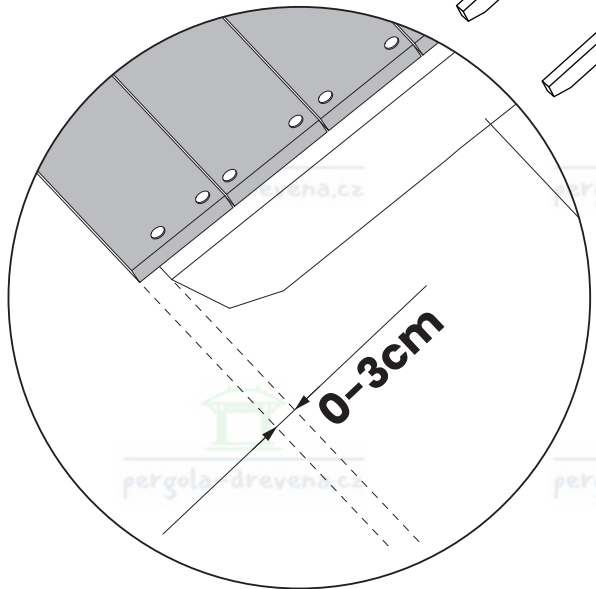

x4  
W1 (8x300)

x4  
W4 (8x140)

B x2

7

8

A parts list diagram enclosed in a rounded rectangle. It includes the following items:

- A screw labeled **x8 W3 (8x180)**.
- A spirit level labeled **H x4**.
- An icon of a power drill.

12

14

15

W2  
(8x240)

x20  
W2 (8x240)

E x10

16

17

18-21

17

W6  
(4x70)

W6  
(4x70)

x154  
W6 (4x70)

M x14

18

19

1

2

3

4

6x  
(9x20)

5

6

9x20mm