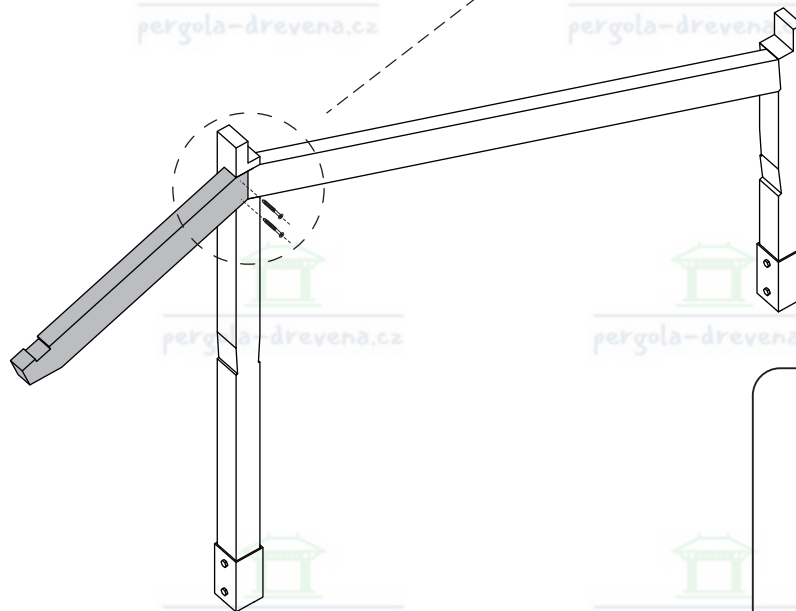

pergola-drevena.cz

pergola-drevena.cz

pergola-drevena.cz

pergola-drevena.cz

6

W1  
(8x300)

W4  
(8x140)

A

x4  
W1 (8x300)

x4  
W4 (8x140)

B x2

7

8

A parts list diagram enclosed in a rounded rectangle. It includes the following items:

- A screw labeled **x8 W3 (8x180)**.
- A spirit level labeled **H x4**.
- An icon of a power drill.