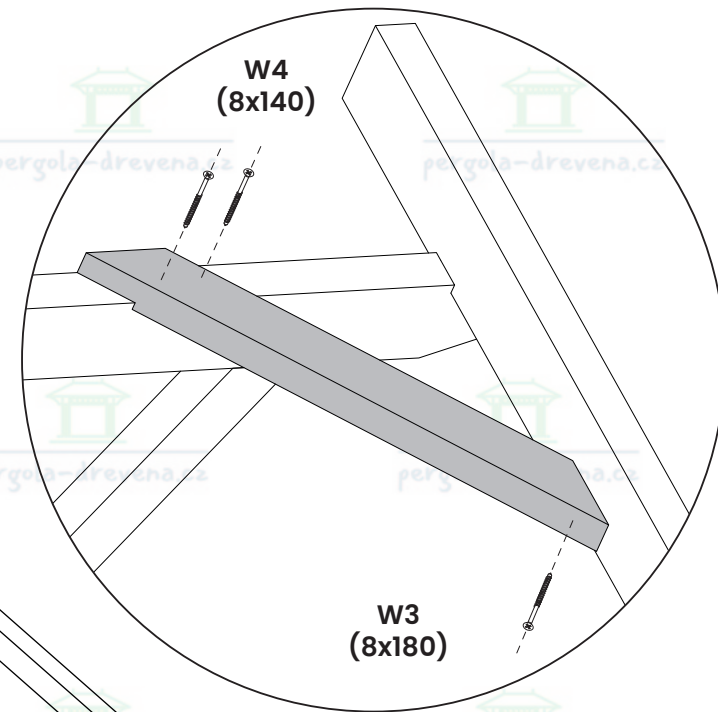

x4  
W1 (8x300)

x4  
W4 (8x140)

B x2

7

8

A parts list diagram enclosed in a rounded rectangle. It includes the following items:

- A screw labeled **x8 W3 (8x180)**.
- A spirit level labeled **H x4**.
- An icon of a power drill.

9

10

W1  
(8x300)

W4  
(8x140)

x8  
W1 (8x300)

x16  
W4 (8x140)

A x4

11

12

14

15

W2  
(8x240)

x20  
W2 (8x240)

E x10

16

17