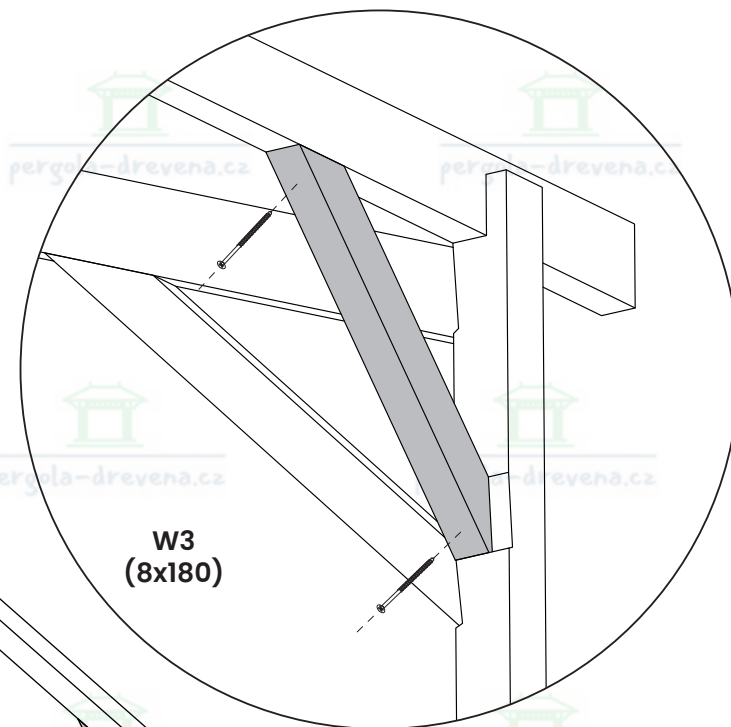

x4  
W1 (8x300)

x4  
W4 (8x140)

B x2

7

8

A parts list diagram enclosed in a rounded rectangle. It includes the following items:

- A screw labeled **x8 W3 (8x180)**.
- A spirit level labeled **H x4**.
- An icon of a power drill.

9

10

W1  
(8x300)

W4  
(8x140)

x8  
W1 (8x300)

x16  
W4 (8x140)

A x4

11

12

14

15

W2  
(8x240)

x20  
W2 (8x240)

E x10

16

17