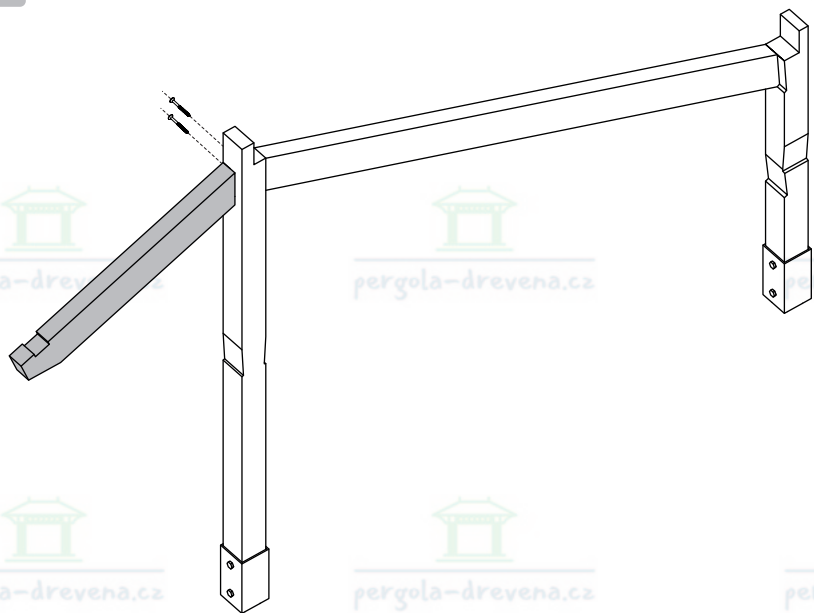

x4  
W1 (8x300)

x4  
W4 (8x140)

B x2

7

8

A parts list diagram enclosed in a rounded rectangle. It includes the following items:

- A screw labeled **x8 W3 (8x180)**.
- A spirit level labeled **H x4**.
- An icon of a power drill.