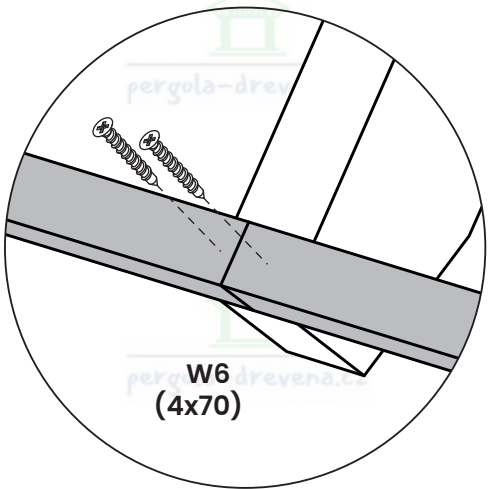

x4  
W1 (8x300)

x4  
W4 (8x140)

B x2

7

8

A parts list diagram enclosed in a rounded rectangle. It includes the following items:

- A screw labeled **x8 W3 (8x180)**.
- A spirit level labeled **H x4**.
- An icon of a power drill.

9

10

W1  
(8x300)

W4  
(8x140)

x8  
W1 (8x300)

x16  
W4 (8x140)

A x4

11

12

14

15

W2  
(8x240)

x20  
W2 (8x240)

E x10

16

17

18-21

17

W6  
(4x70)

W6  
(4x70)

x154  
W6 (4x70)

M x14

18

19