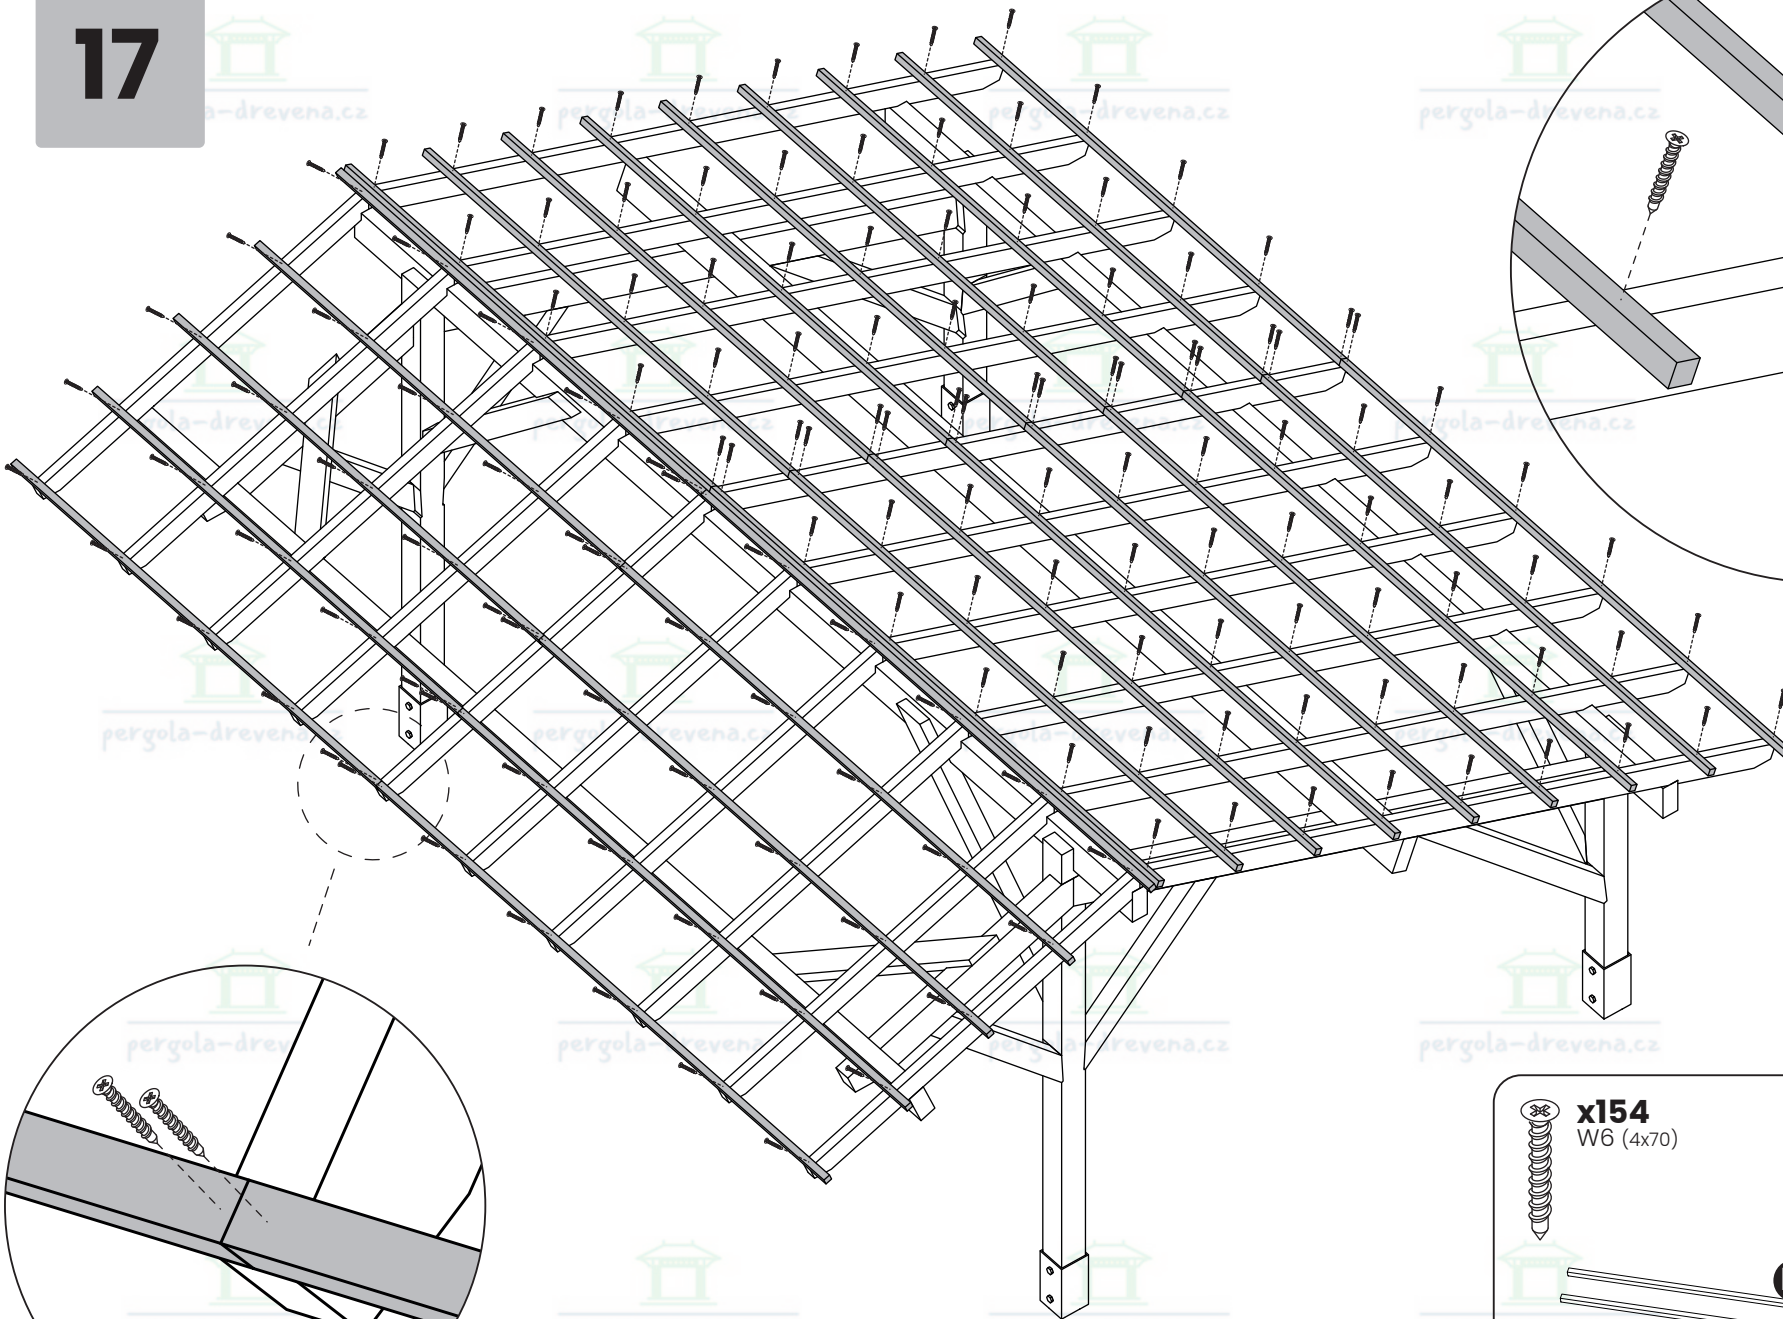

17

W6
(4x70)