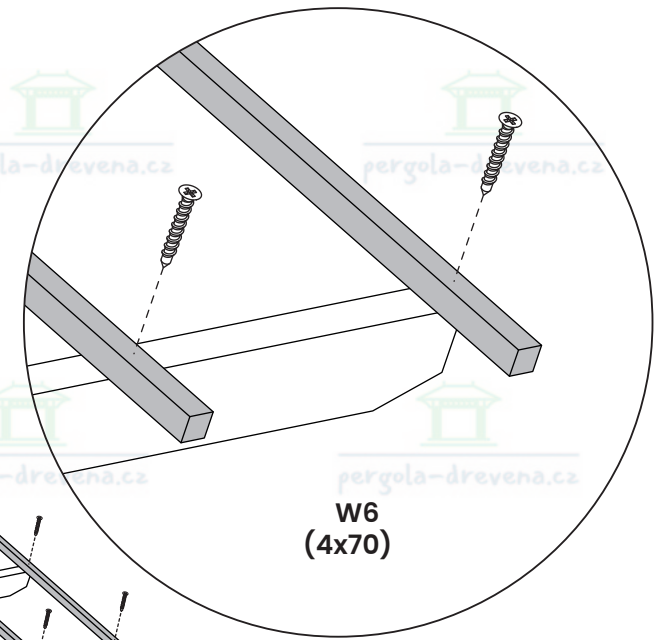

x4  
W1 (8x300)

x4  
W4 (8x140)

B x2

7

8

A parts list diagram enclosed in a rounded rectangle. It includes the following items:

- A screw labeled **x8 W3 (8x180)**.
- A spirit level labeled **H x4**.
- An icon of a power drill.

9

10

W1  
(8x300)

W4  
(8x140)

x8  
W1 (8x300)

x16  
W4 (8x140)

A x4

11

12

14

15

W2  
(8x240)

x20  
W2 (8x240)

E x10

16

17

18-21

17

W6  
(4x70)

W6  
(4x70)

x154  
W6 (4x70)

M x14

18

19