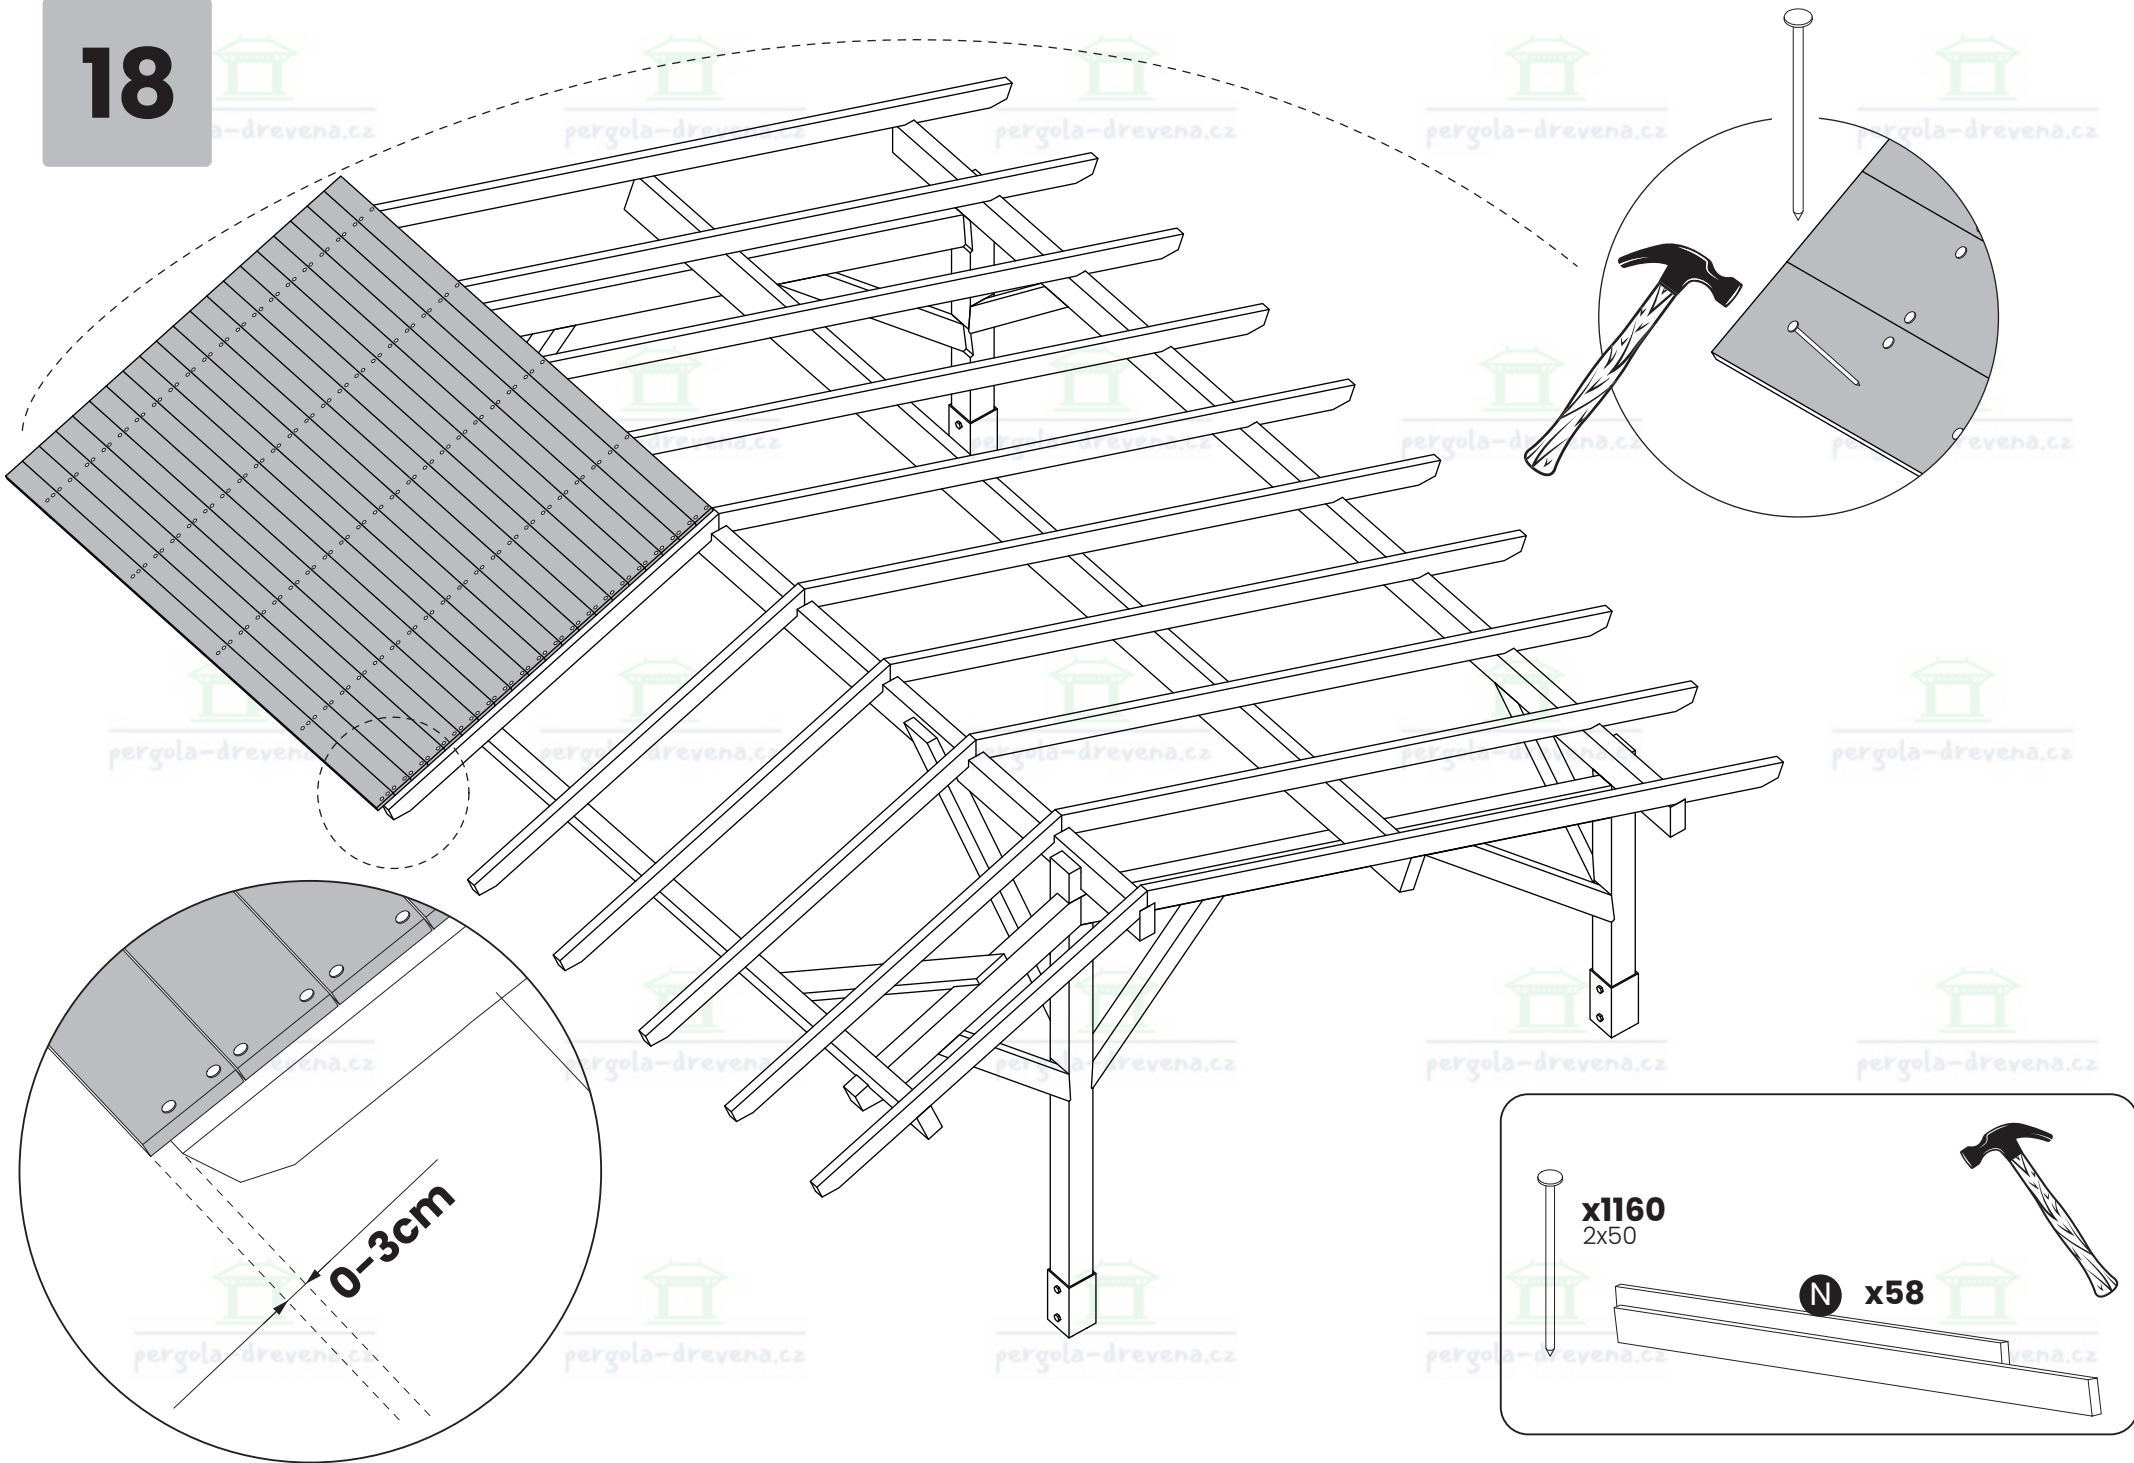

x4  
W1 (8x300)

x4  
W4 (8x140)

B x2

7

8

A parts list diagram enclosed in a rounded rectangle. It includes the following items:

- A screw labeled **x8 W3 (8x180)**.
- A spirit level labeled **H x4**.
- An icon of a power drill.

12

14

15

W2  
(8x240)

x20  
W2 (8x240)

E x10

16

17

18-21

17

W6  
(4x70)

W6  
(4x70)

x154  
W6 (4x70)

M x14

18

19

1

2

3

4

6x  
(9x20)

5

6

9x20mm