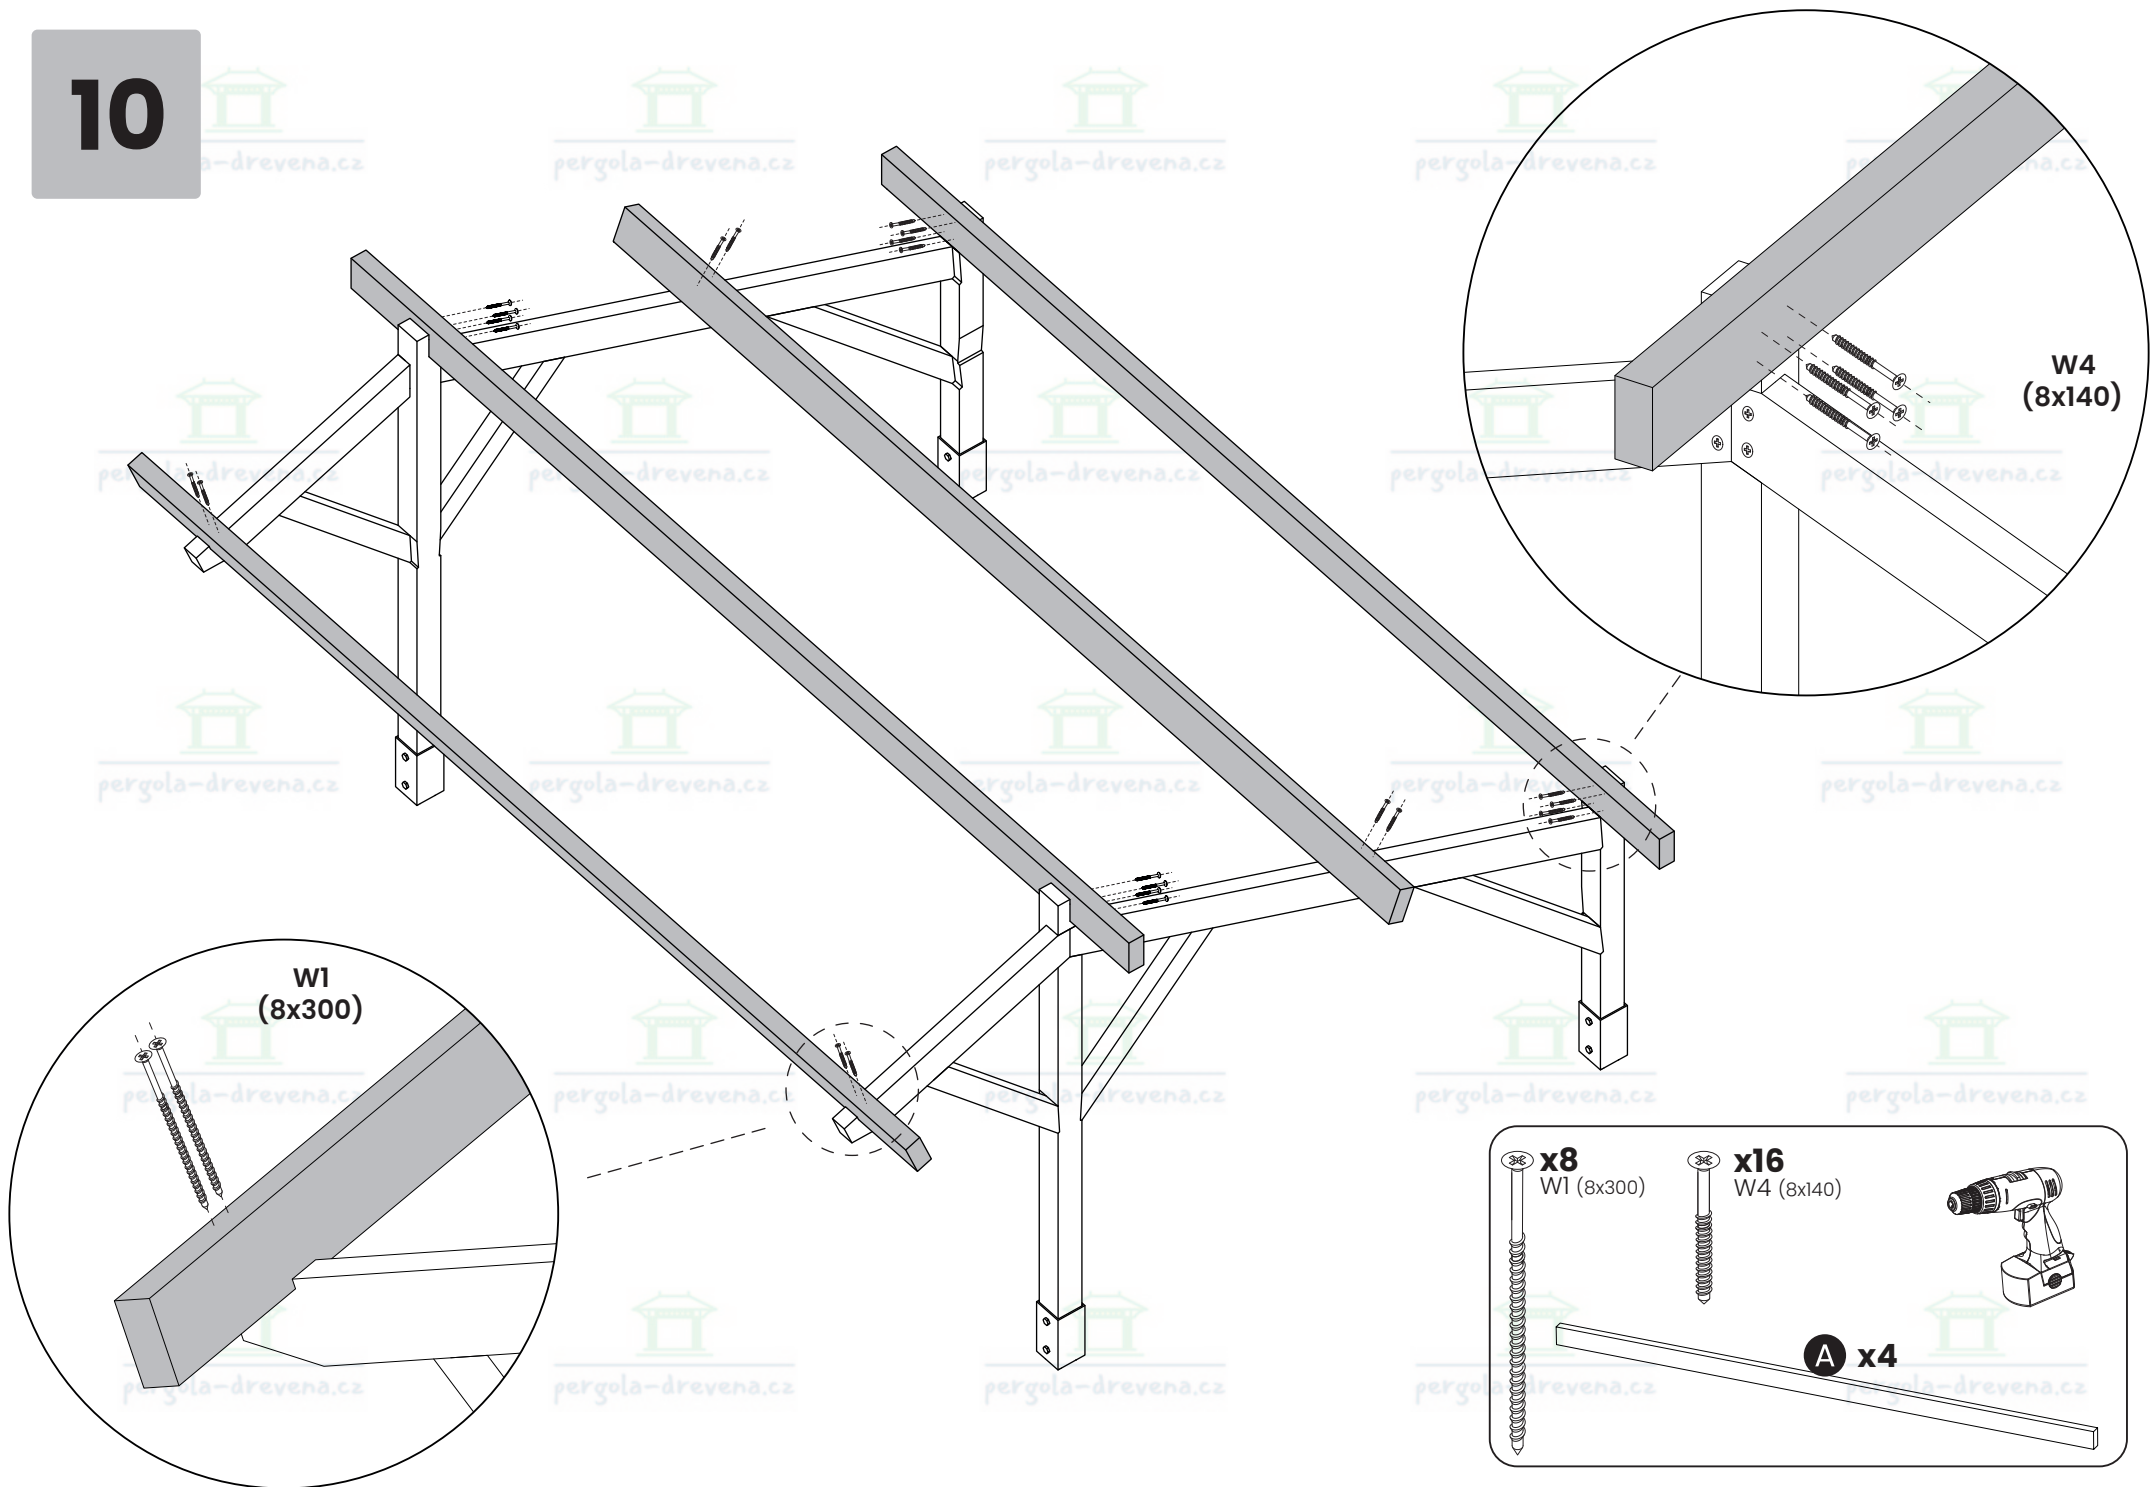

x4  
W1 (8x300)

x4  
W4 (8x140)

B x2

7

8

A parts list diagram enclosed in a rounded rectangle. It includes the following items:

- A screw labeled **x8 W3 (8x180)**.
- A spirit level labeled **H x4**.
- An icon of a power drill.

9

10

W1  
(8x300)

W4  
(8x140)

x8  
W1 (8x300)

x16  
W4 (8x140)

A x4

11

12

14

15

W2  
(8x240)

x20  
W2 (8x240)

E x10

16

17