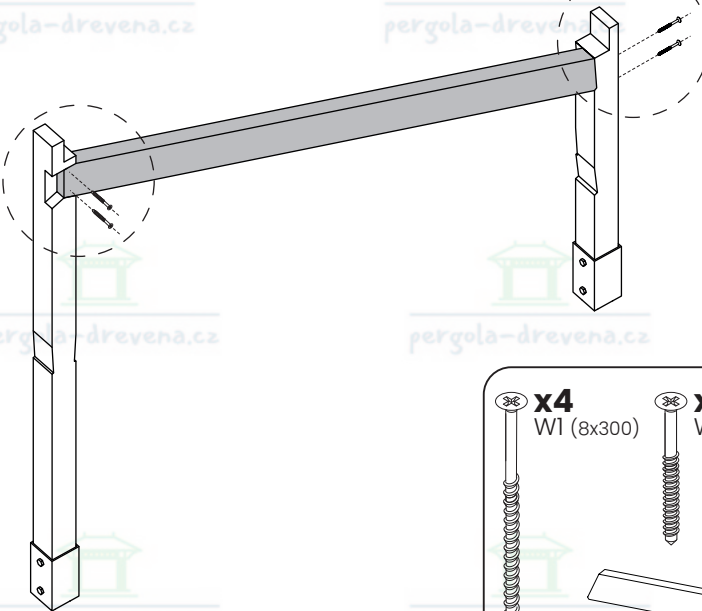

pergola-drevena.cz

pergola-drevena.cz

pergola-drevena.cz

pergola-drevena.cz

6

W1  
(8x300)

W4  
(8x140)

A

x4  
W1 (8x300)

x4  
W4 (8x140)

B x2

7

8

A parts list diagram enclosed in a rounded rectangle. It includes the following items:

- A screw labeled **x8 W3 (8x180)**.
- A spirit level labeled **H x4**.
- An icon of a power drill.