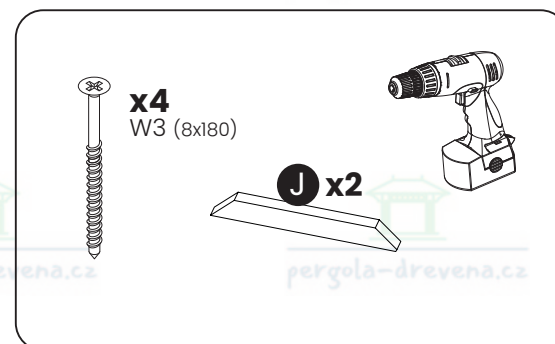

x4  
W1 (8x300)

x4  
W4 (8x140)

B x2

7

8

A parts list diagram enclosed in a rounded rectangle. It includes the following items:

- A screw labeled **x8 W3 (8x180)**.
- A spirit level labeled **H x4**.
- An icon of a power drill.

9

10

W1  
(8x300)

W4  
(8x140)

x8  
W1 (8x300)

x16  
W4 (8x140)

A x4

11