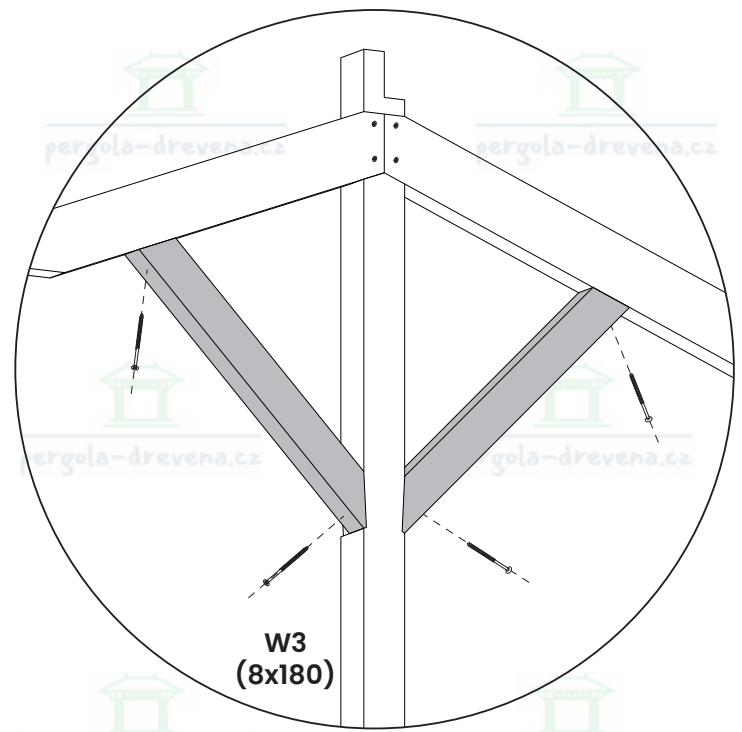

x4  
W1 (8x300)

x4  
W4 (8x140)

B x2

7

8

A parts list diagram enclosed in a rounded rectangle. It includes the following items:

- A screw labeled **x8 W3 (8x180)**.
- A spirit level labeled **H x4**.
- An icon of a power drill.

9

10

W1  
(8x300)

W4  
(8x140)

x8  
W1 (8x300)

x16  
W4 (8x140)

A x4

11

12

14

15

W2  
(8x240)

x20  
W2 (8x240)

E x10

16

17