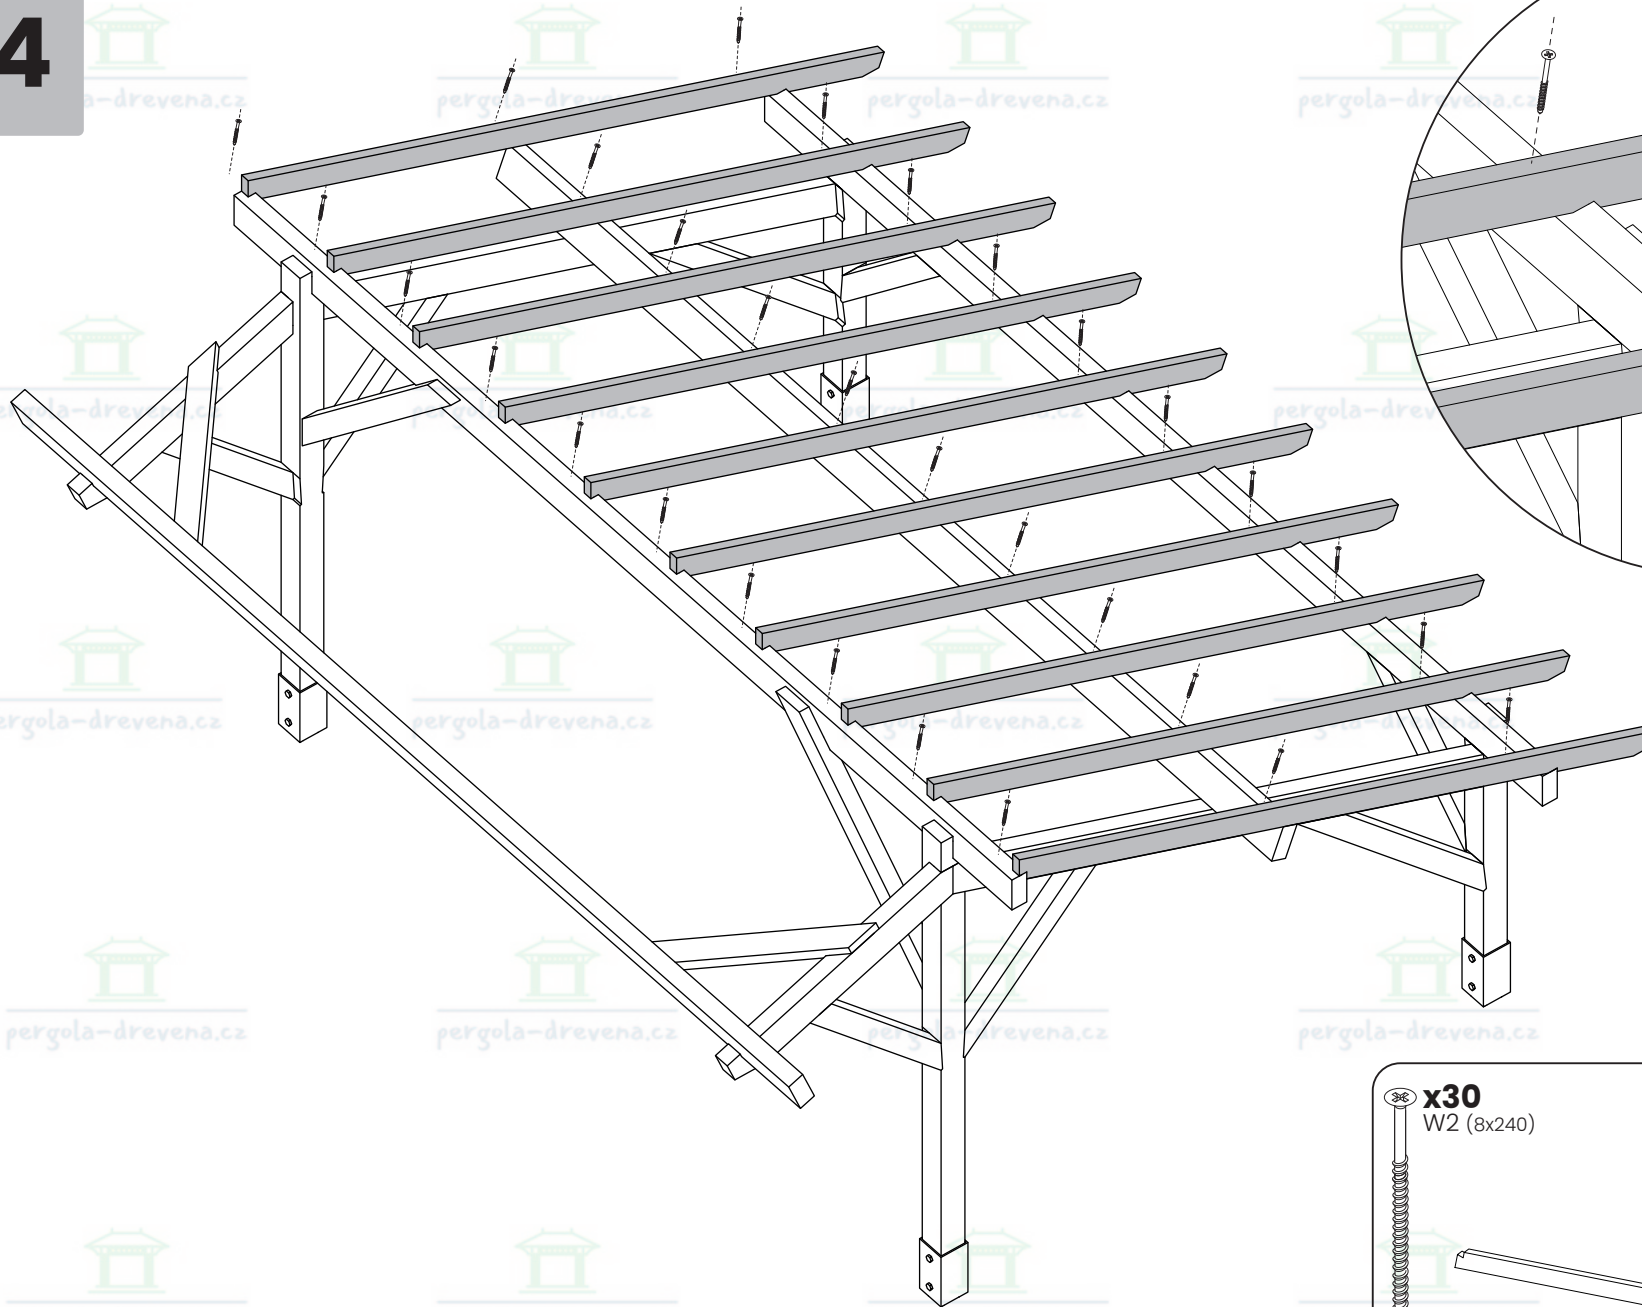

x4  
W1 (8x300)

x4  
W4 (8x140)

B x2

7

8

A parts list diagram enclosed in a rounded rectangle. It includes the following items:

- A screw labeled **x8 W3 (8x180)**.
- A spirit level labeled **H x4**.
- An icon of a power drill.

9

10

W1  
(8x300)

W4  
(8x140)

x8  
W1 (8x300)

x16  
W4 (8x140)

A x4

11

12

14

15

W2  
(8x240)

x20  
W2 (8x240)

E x10

16

17