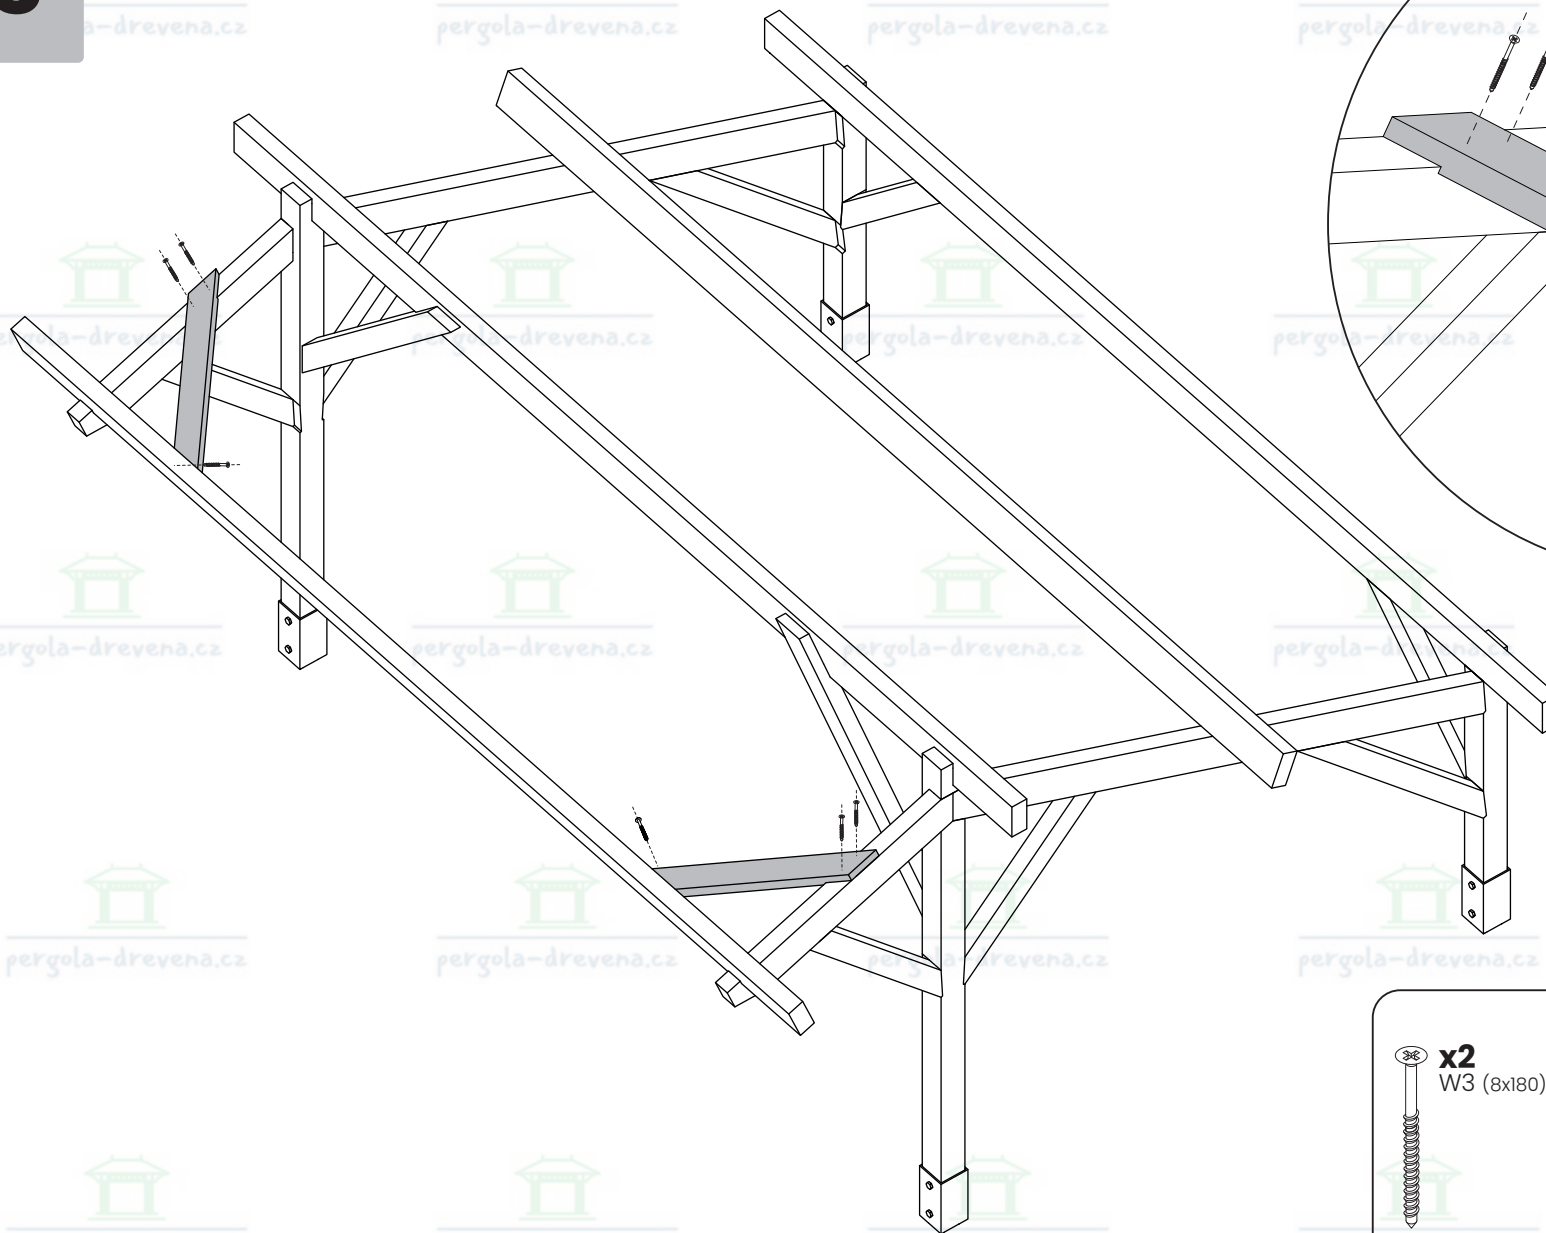

x4  
W1 (8x300)

x4  
W4 (8x140)

B x2

7

8

A parts list diagram enclosed in a rounded rectangle. It includes the following items:

- A screw labeled **x8 W3 (8x180)**.
- A spirit level labeled **H x4**.
- An icon of a power drill.

9

10

W1  
(8x300)

W4  
(8x140)

x8  
W1 (8x300)

x16  
W4 (8x140)

A x4

11

12

14

15

W2  
(8x240)

x20  
W2 (8x240)

E x10

16

17