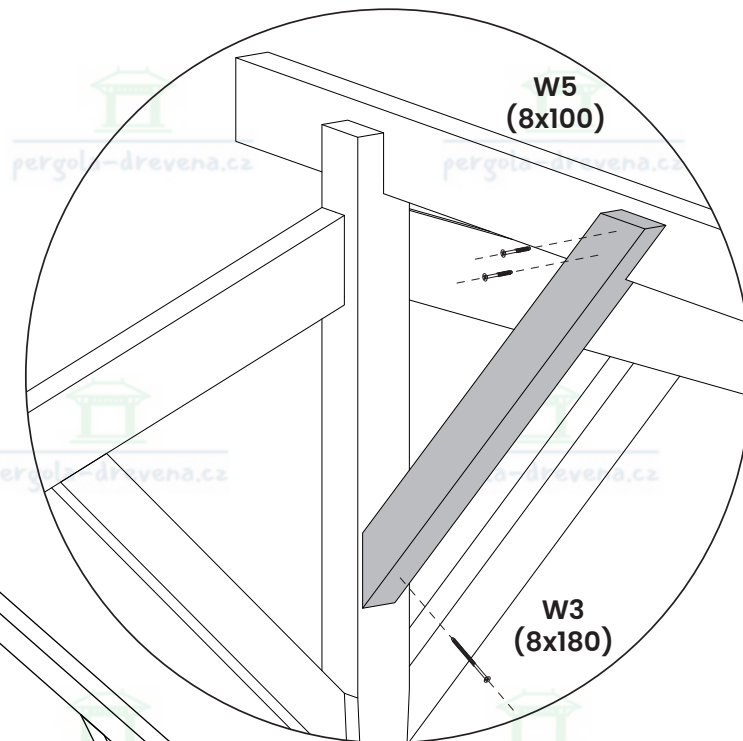

x4  
W1 (8x300)

x4  
W4 (8x140)

B x2

7

8

A parts list diagram enclosed in a rounded rectangle. It includes the following items:

- A screw labeled **x8 W3 (8x180)**.
- A spirit level labeled **H x4**.
- An icon of a power drill.

9

10

W1  
(8x300)

W4  
(8x140)

x8  
W1 (8x300)

x16  
W4 (8x140)

A x4

11

12

14

15

W2  
(8x240)

x20  
W2 (8x240)

E x10

16

17