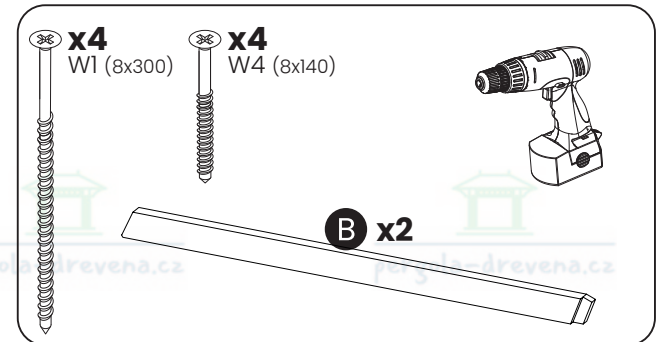

pergola-drevena.cz

pergola-drevena.cz

pergola-drevena.cz

pergola-drevena.cz

6

W1  
(8x300)

W4  
(8x140)

A

x4  
W1 (8x300)

x4  
W4 (8x140)

B x2

7

8

A parts list diagram enclosed in a rounded rectangle. It includes the following items:

- A screw labeled **x8 W3 (8x180)**.
- A spirit level labeled **H x4**.
- An icon of a power drill.