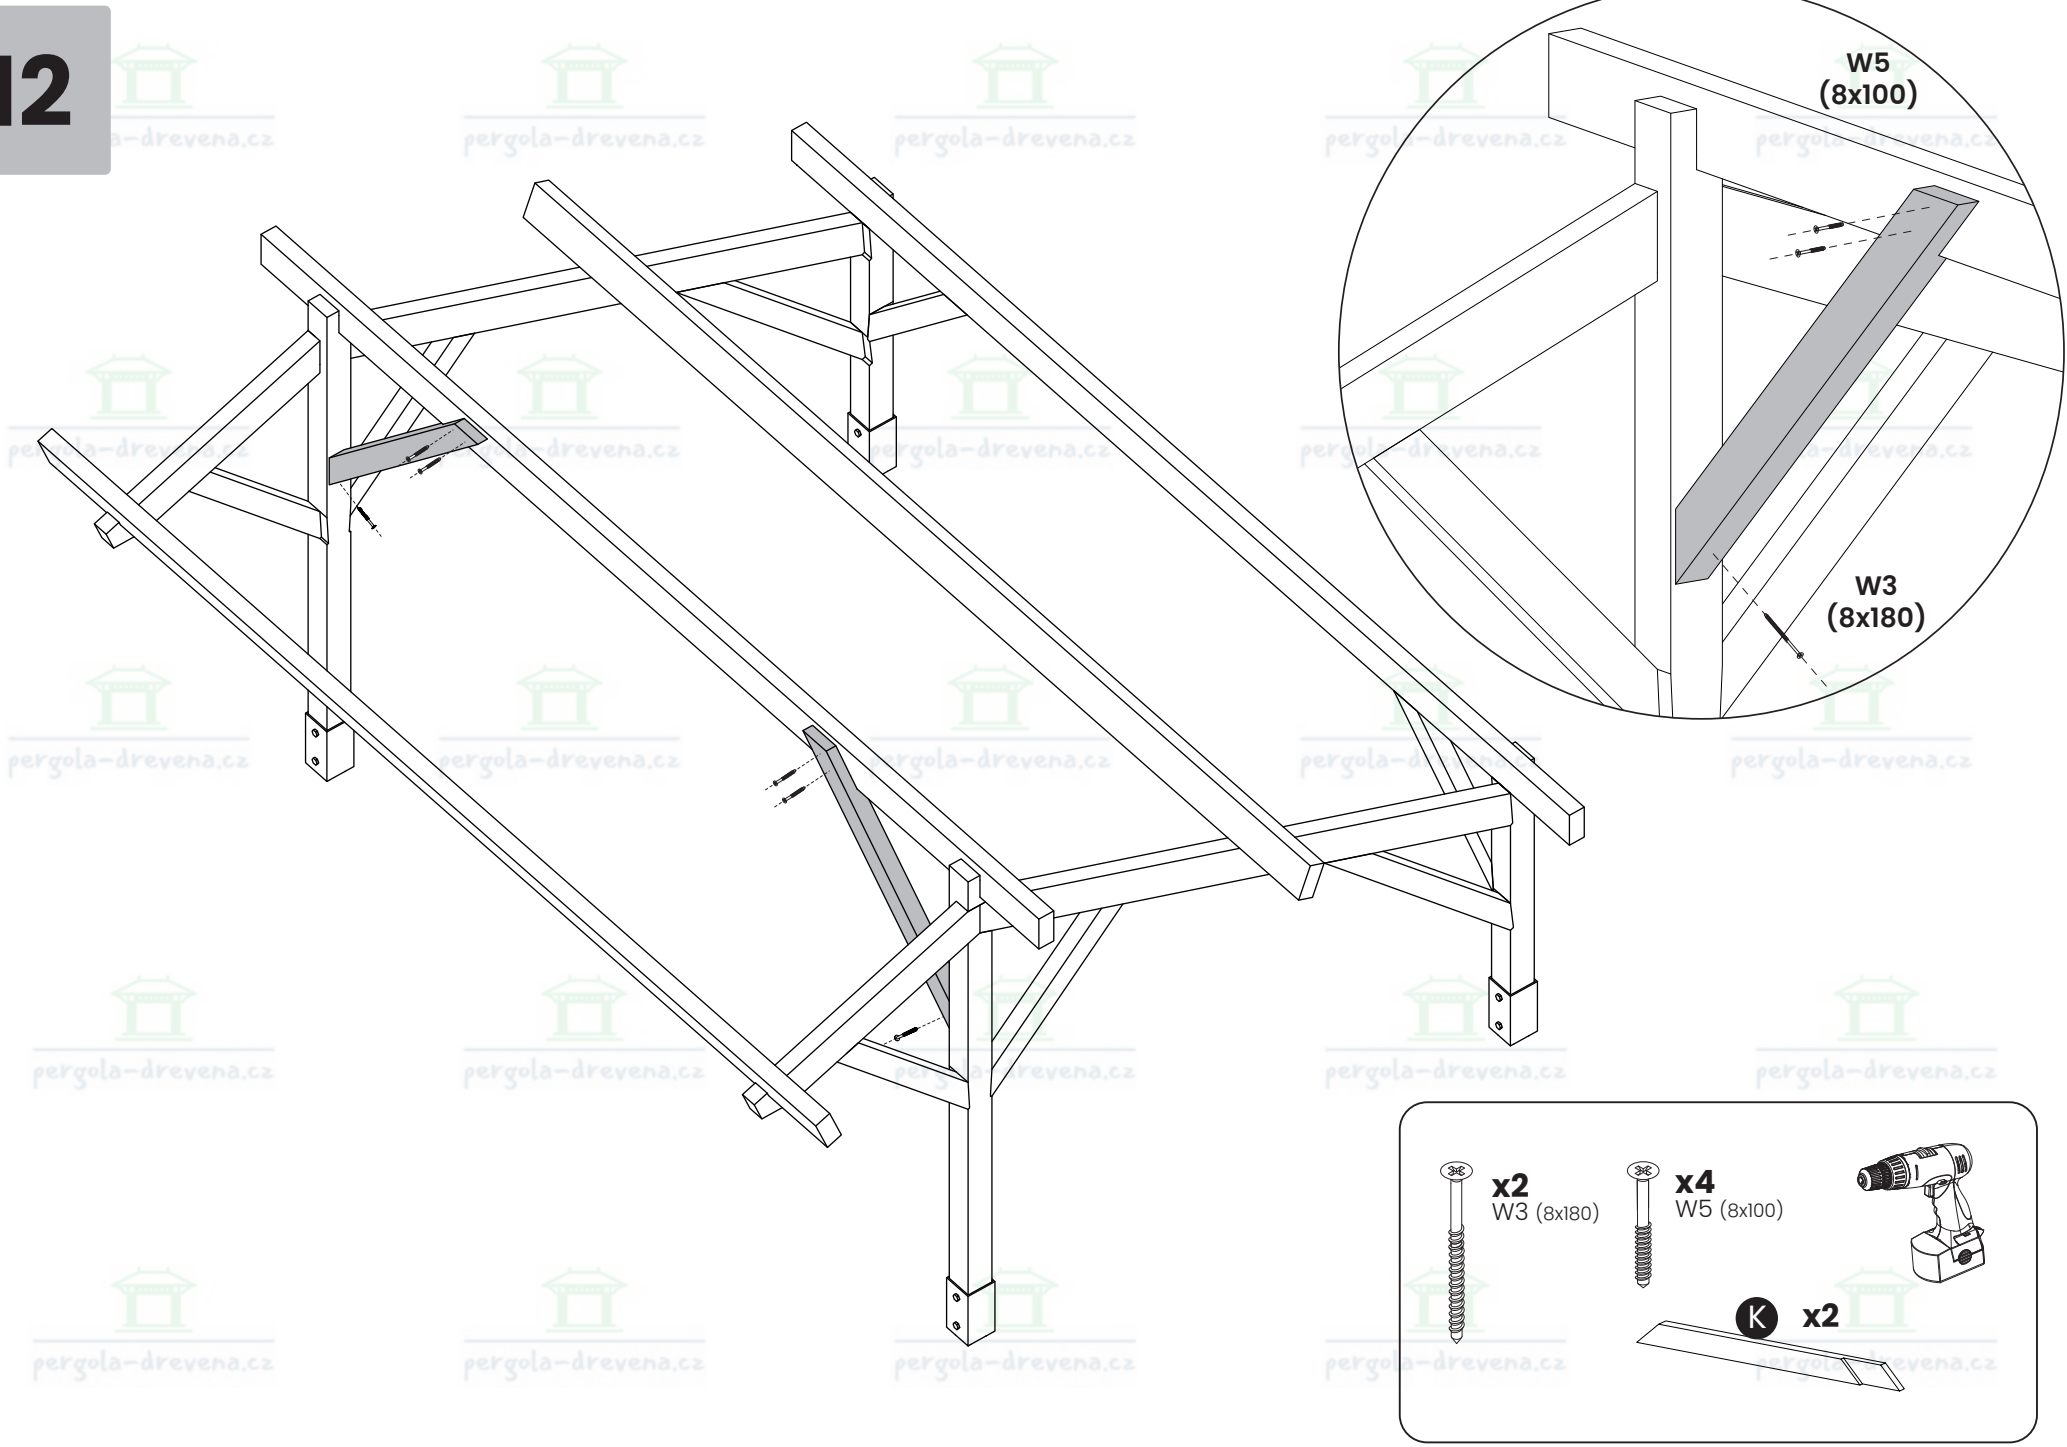

x4  
W1 (8x300)

x4  
W4 (8x140)

B x2

7

8

A parts list diagram enclosed in a rounded rectangle. It includes the following items:

- A screw labeled **x8 W3 (8x180)**.
- A spirit level labeled **H x4**.
- An icon of a power drill.

9

10

W1  
(8x300)

W4  
(8x140)

x8  
W1 (8x300)

x16  
W4 (8x140)

A x4

11

12

14

15

W2  
(8x240)

x20  
W2 (8x240)

E x10

16

17