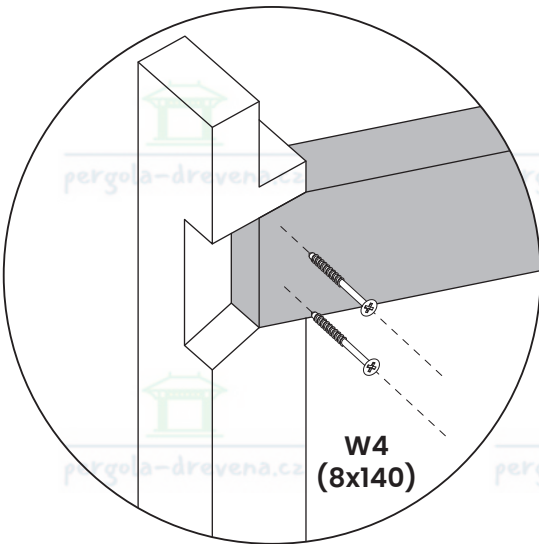

pergola-drevena.cz

pergola-drevena.cz

pergola-drevena.cz

pergola-drevena.cz

6

W1  
(8x300)

W4  
(8x140)

A

x4  
W1 (8x300)

x4  
W4 (8x140)

B x2

7

8

A parts list diagram enclosed in a rounded rectangle. It includes the following items:

- A screw labeled **x8 W3 (8x180)**.
- A spirit level labeled **H x4**.
- An icon of a power drill.