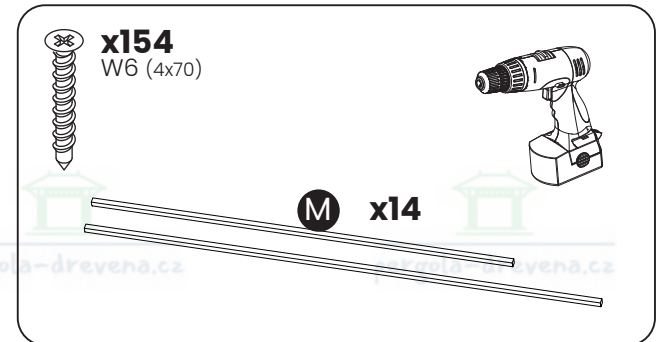

x4  
W1 (8x300)

x4  
W4 (8x140)

B x2

7

8

A parts list diagram enclosed in a rounded rectangle. It includes the following items:

- A screw labeled **x8 W3 (8x180)**.
- A spirit level labeled **H x4**.
- An icon of a power drill.

18-21

17

W6  
(4x70)

W6  
(4x70)

x154  
W6 (4x70)

M x14

18

19