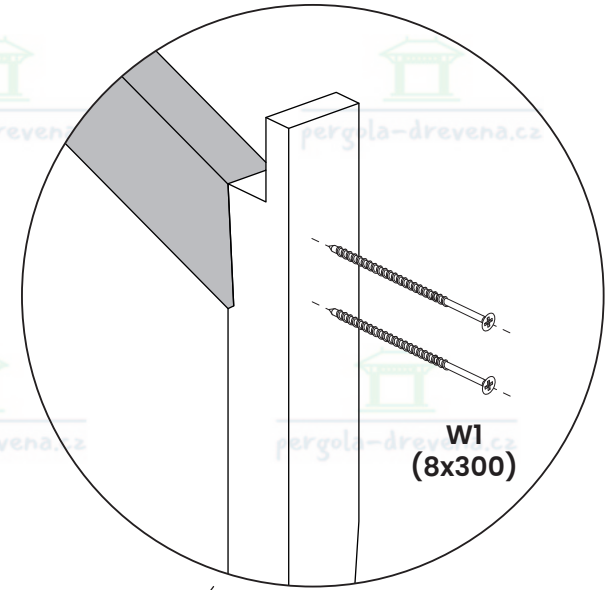

pergola-drevena.cz

pergola-drevena.cz

pergola-drevena.cz

pergola-drevena.cz

6

W1  
(8x300)

W4  
(8x140)

A

x4  
W1 (8x300)

x4  
W4 (8x140)

B x2

7

8

A parts list diagram enclosed in a rounded rectangle. It includes the following items:

- A screw labeled **x8 W3 (8x180)**.
- A spirit level labeled **H x4**.
- An icon of a power drill.