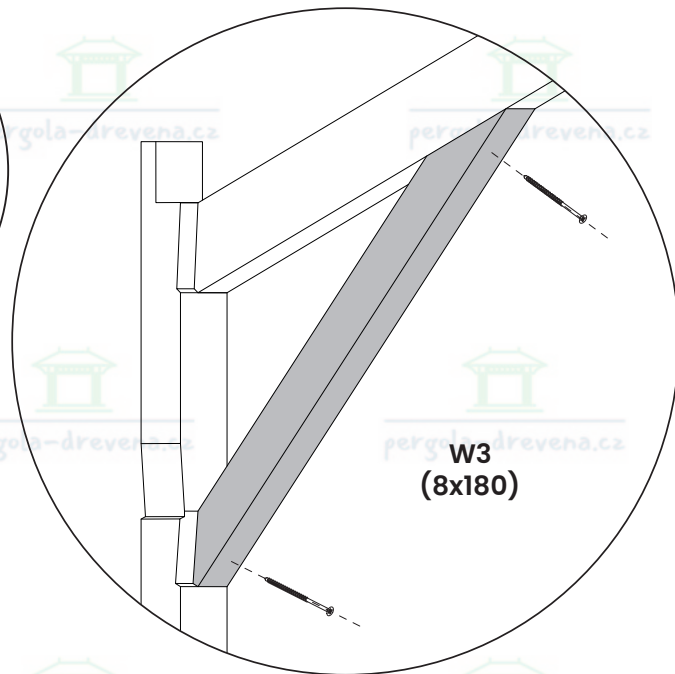

x4  
W1 (8x300)

x4  
W4 (8x140)

B x2

7

8

A parts list diagram enclosed in a rounded rectangle. It includes the following items:

- A screw labeled **x8 W3 (8x180)**.
- A spirit level labeled **H x4**.
- An icon of a power drill.

9

10

W1  
(8x300)

W4  
(8x140)

x8  
W1 (8x300)

x16  
W4 (8x140)

A x4

11

12

14

15

W2  
(8x240)

x20  
W2 (8x240)

E x10

16

17