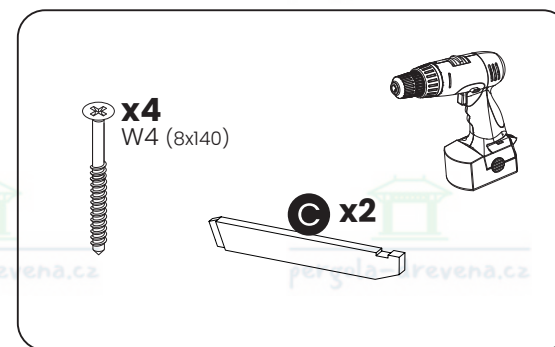

x4  
W1 (8x300)

x4  
W4 (8x140)

B x2

7

8

A parts list diagram enclosed in a rounded rectangle. It includes the following items:

- A screw labeled **x8 W3 (8x180)**.
- A spirit level labeled **H x4**.
- An icon of a power drill.