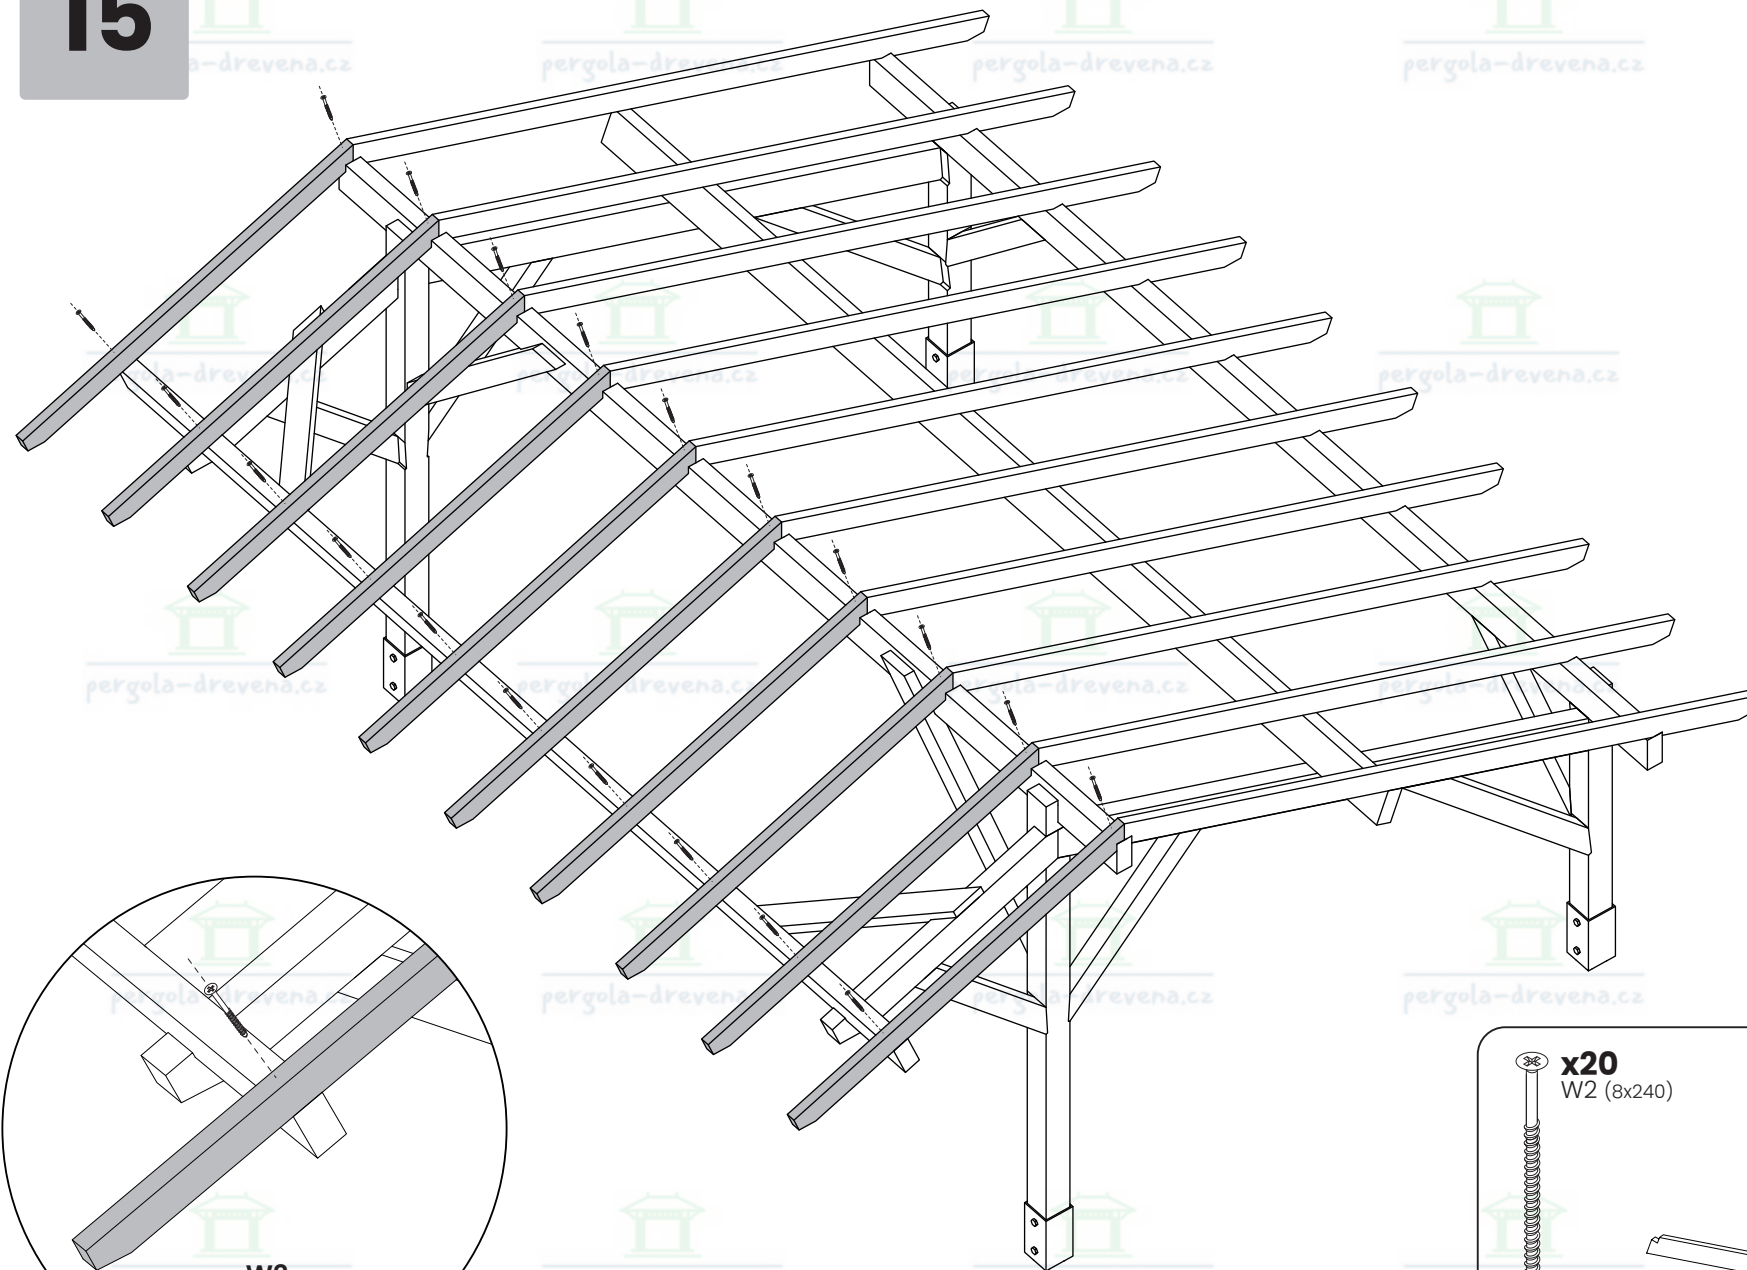

x4  
W1 (8x300)

x4  
W4 (8x140)

B x2

7

8

A parts list diagram enclosed in a rounded rectangle. It includes the following items:

- A screw labeled **x8 W3 (8x180)**.
- A spirit level labeled **H x4**.
- An icon of a power drill.

12

14

15

W2  
(8x240)

x20  
W2 (8x240)

E x10

16

17

18-21

17

W6  
(4x70)

W6  
(4x70)

x154  
W6 (4x70)

M x14

18

19